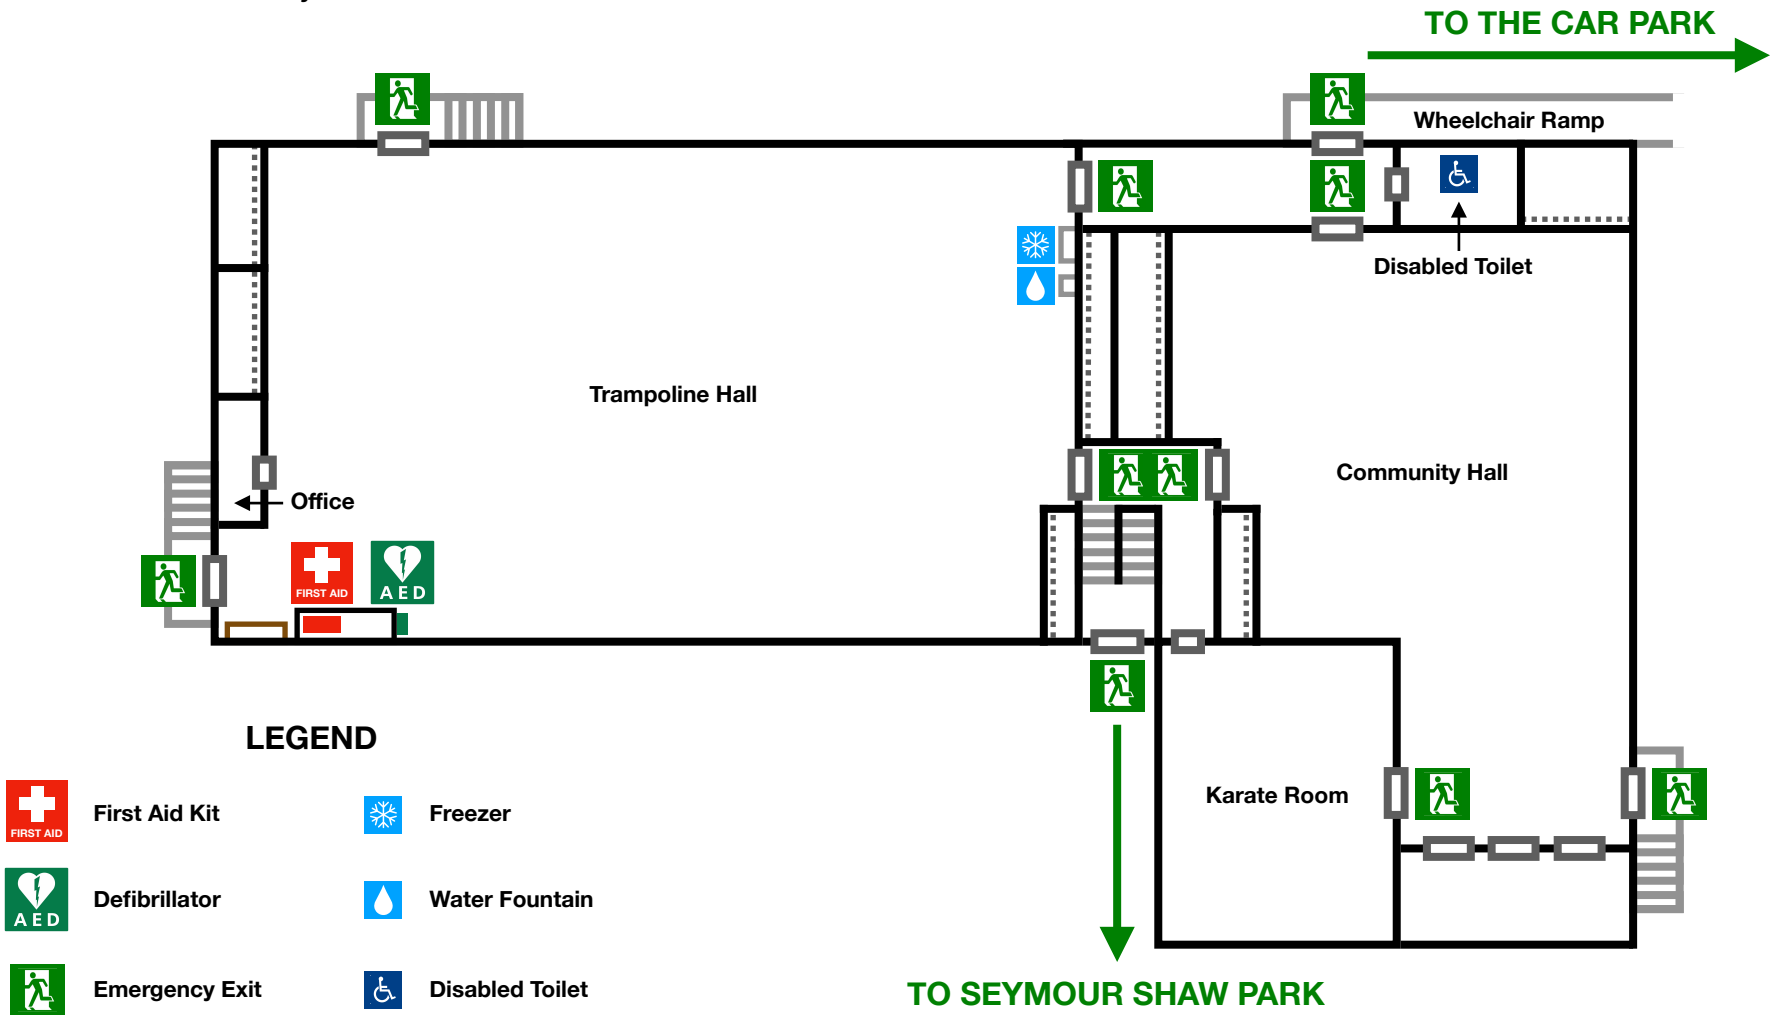

Facility: Miranda Youth Centre

Address: Central Road, Miranda, NSW, 2228

(Located in Seymour Shaw Park, next to the Miranda War Memorial)

NOT TO SCALE